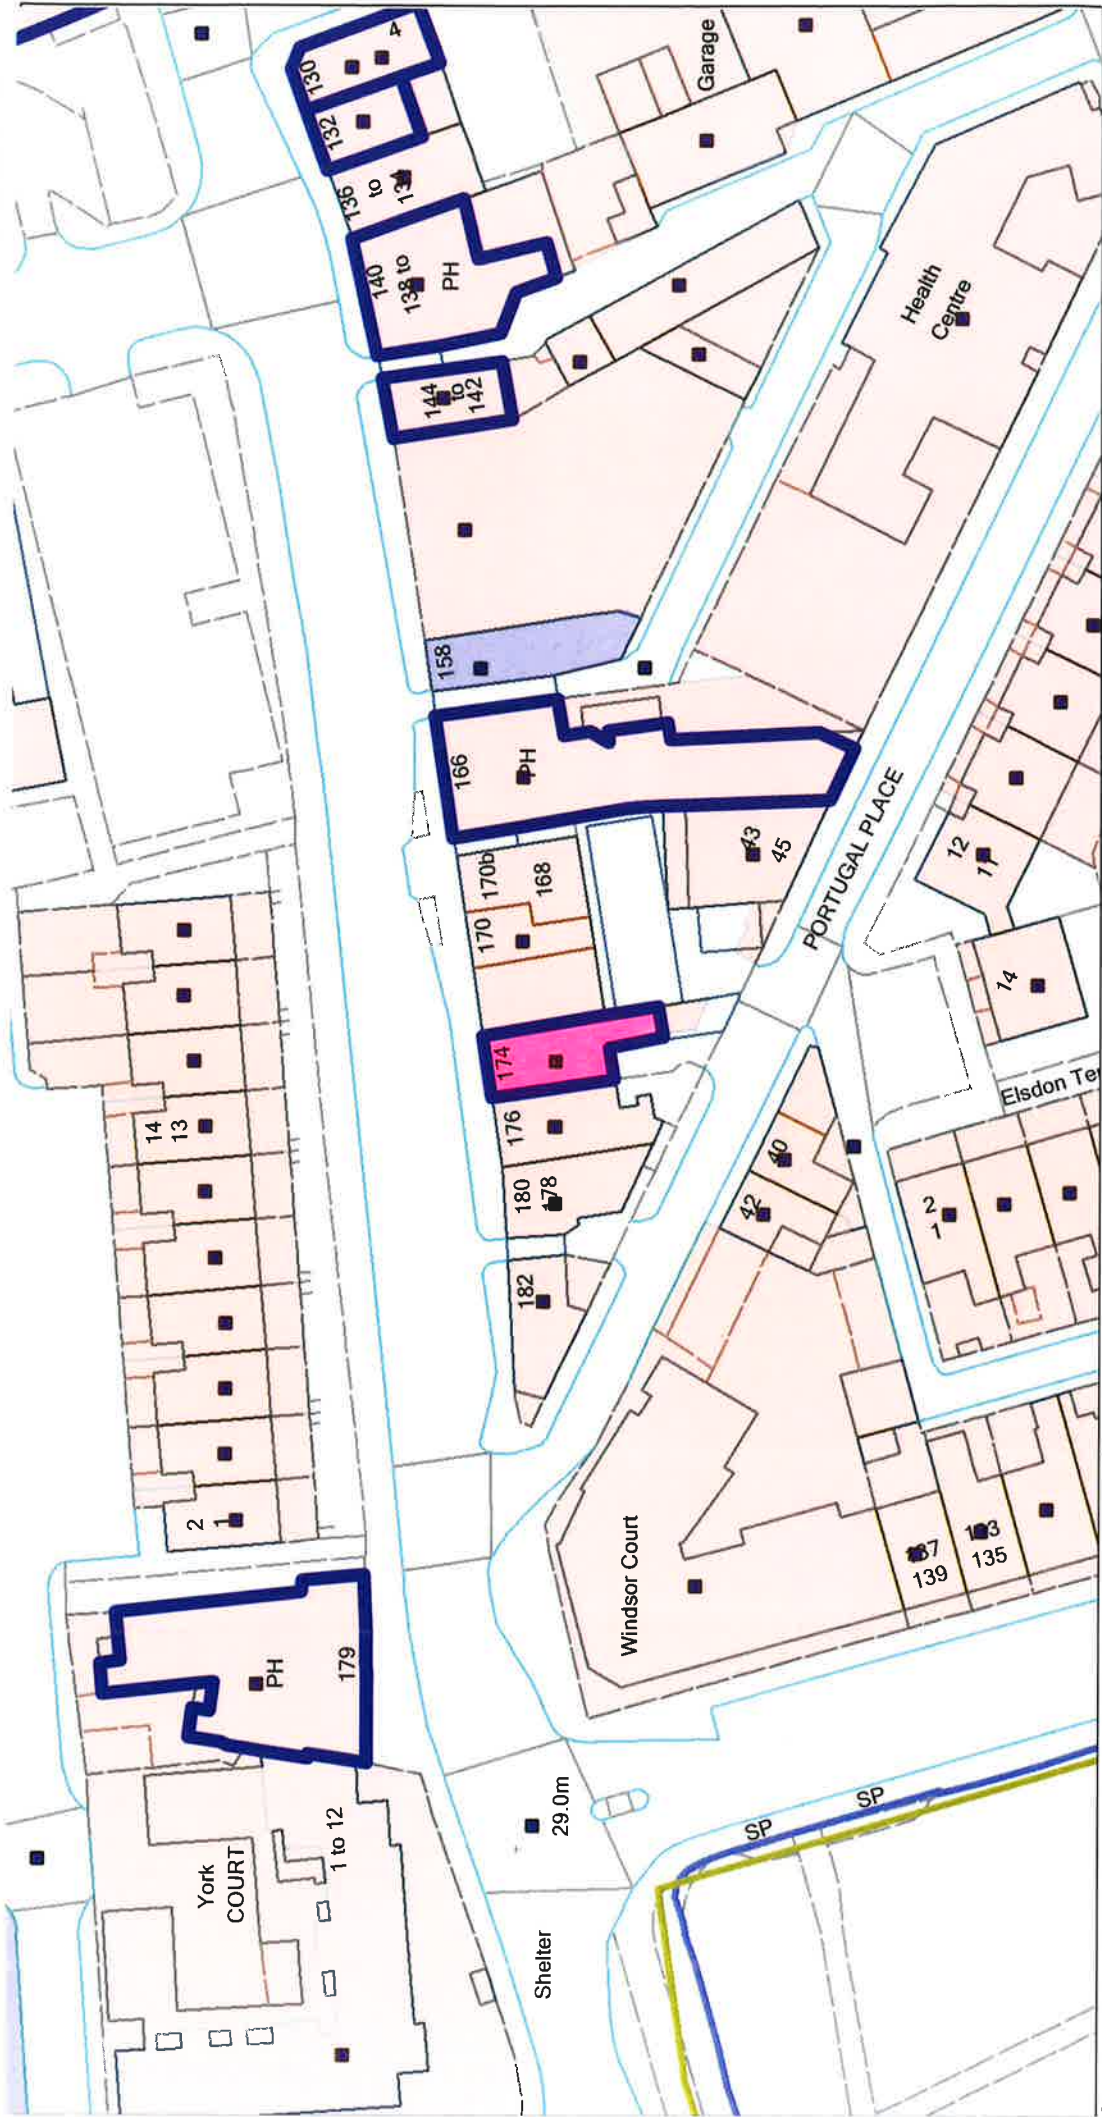

APPENDIX 3

Modern Tandoori

Not Set

North Tyneside Council

Reproduced from the Ordnance Survey material with the permission of Ordnance Survey on behalf of the Controller of Her Majesty's Stationery Office © Crown Copyright 2012. Unauthorised reproduction infringes Crown Copyright and may lead to prosecution or civil proceedings.
 North Tyneside Council © Crown Copyright and database right 2012.
 Ordnance Survey Licence Number 0100016801

Organisation	North Tyneside Council	Date	13 June 2019
Department	North Tyneside Council	SLA Number	100016801
Comments	Not Set	Scale :	1:692